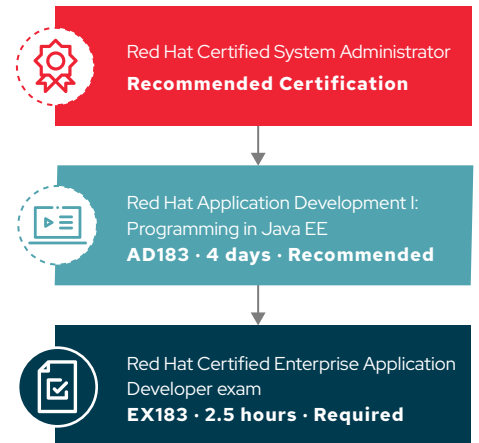

Skills path for Red Hat Certified Enterprise Application Developer